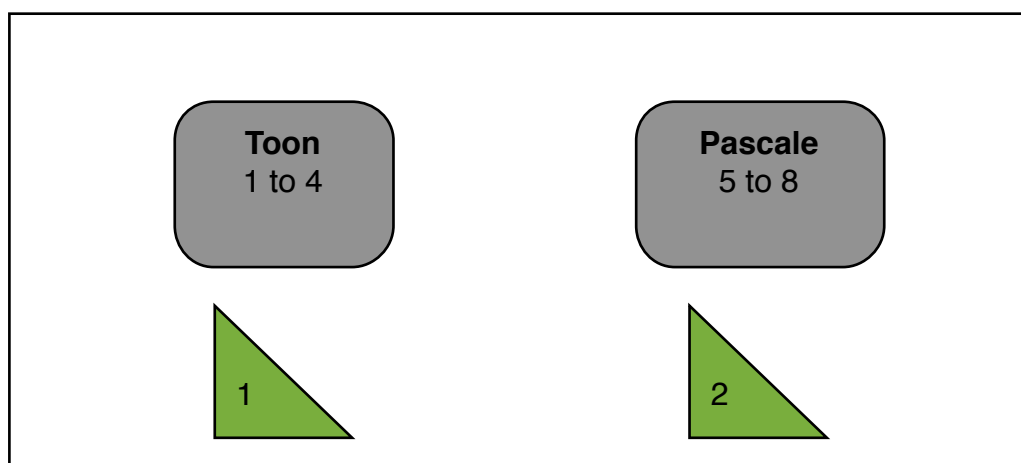

# NARAGONIA

Toon			
1	Accordion melody	XLR	48V
2	Accordion bass	XLR	48V
3	Bagpipes	SM57	high stand
4	Flutes and talk	SM58	high stand
Pascale			
5	Accordion melody	XLR	48V
6	Accordion bass	XLR	48V
7	Fiddle	XLR	48V
8		SM58	high stand

**2 chairs without armrests.  
2 wedges with independent mix.**